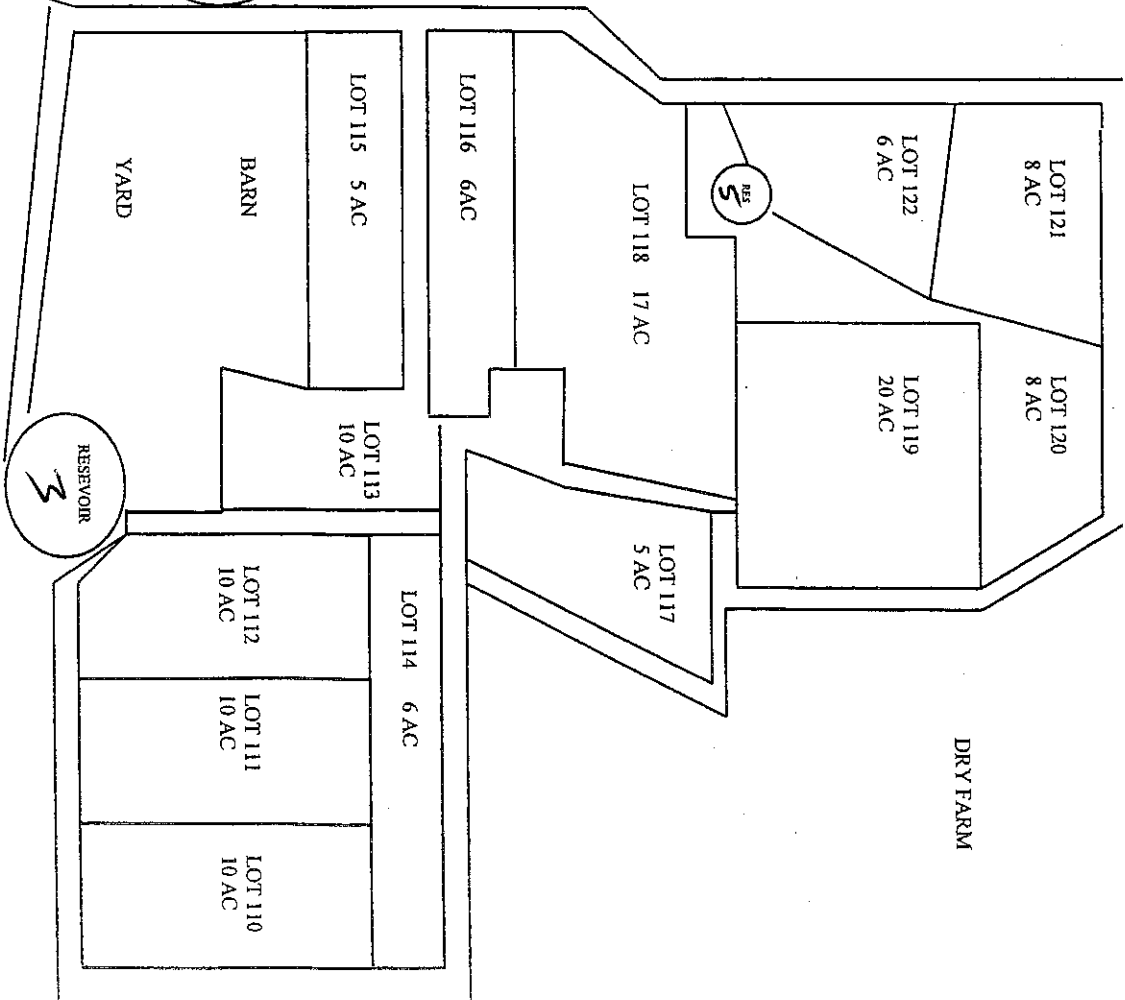

A.S.A.
organics

Organic Maps

Braga Ranch
 ASA Home Ranch
 Location 6
 207 acres (organic)

Section 17
 Township 17S
 Range 6E
 Meridian M

VINEYARD

VINEYARD

DRY FARM

Braga Home Ranch Distribution System

Source	Feeds Blocks	Distribution System #
Well 1	11-17, 21-25, 31-34, 41-44, 51-55	1
Well 2	11-17, 21-25, 31-34, 41-44, 51-55	1
Reservoir 1	11-17, 21-25, 31-34, 41-44, 51-55	1
Well 3	61-68, 71-75, 81-86, All Vineyard Ranch	2
Reservoir 2	61-68, 71-75, 81-86, All Vineyard Ranch	2
Well 4	89-96, 101-103, 110-122	3
Reservoir 3	89-96, 101-103, 110-122	3
Reservoir 4	89-96, 101-103, 110-122	3
Reservoir 5	119-122	4

ASA FARMS
 EADE OCEANIC RANCH
 LOCATION # 8
 135 ACRES

SECTION 24
 TOWNSHIP 21S
 RANGE 09E

Well 2 → 120-127, 140-143,
 150-152

Well 4 → 101-103

ASA FARMS SECTION 17
 VINEYARD RANCH TOWNSHIP 17S
 LOCATION 6 RANGE 06E
 260 ACRES

SAN VICENTE RD

BRAGA HOME RANCH

Well 1 -> 1-9, 13-18

WILAGA MORINADA