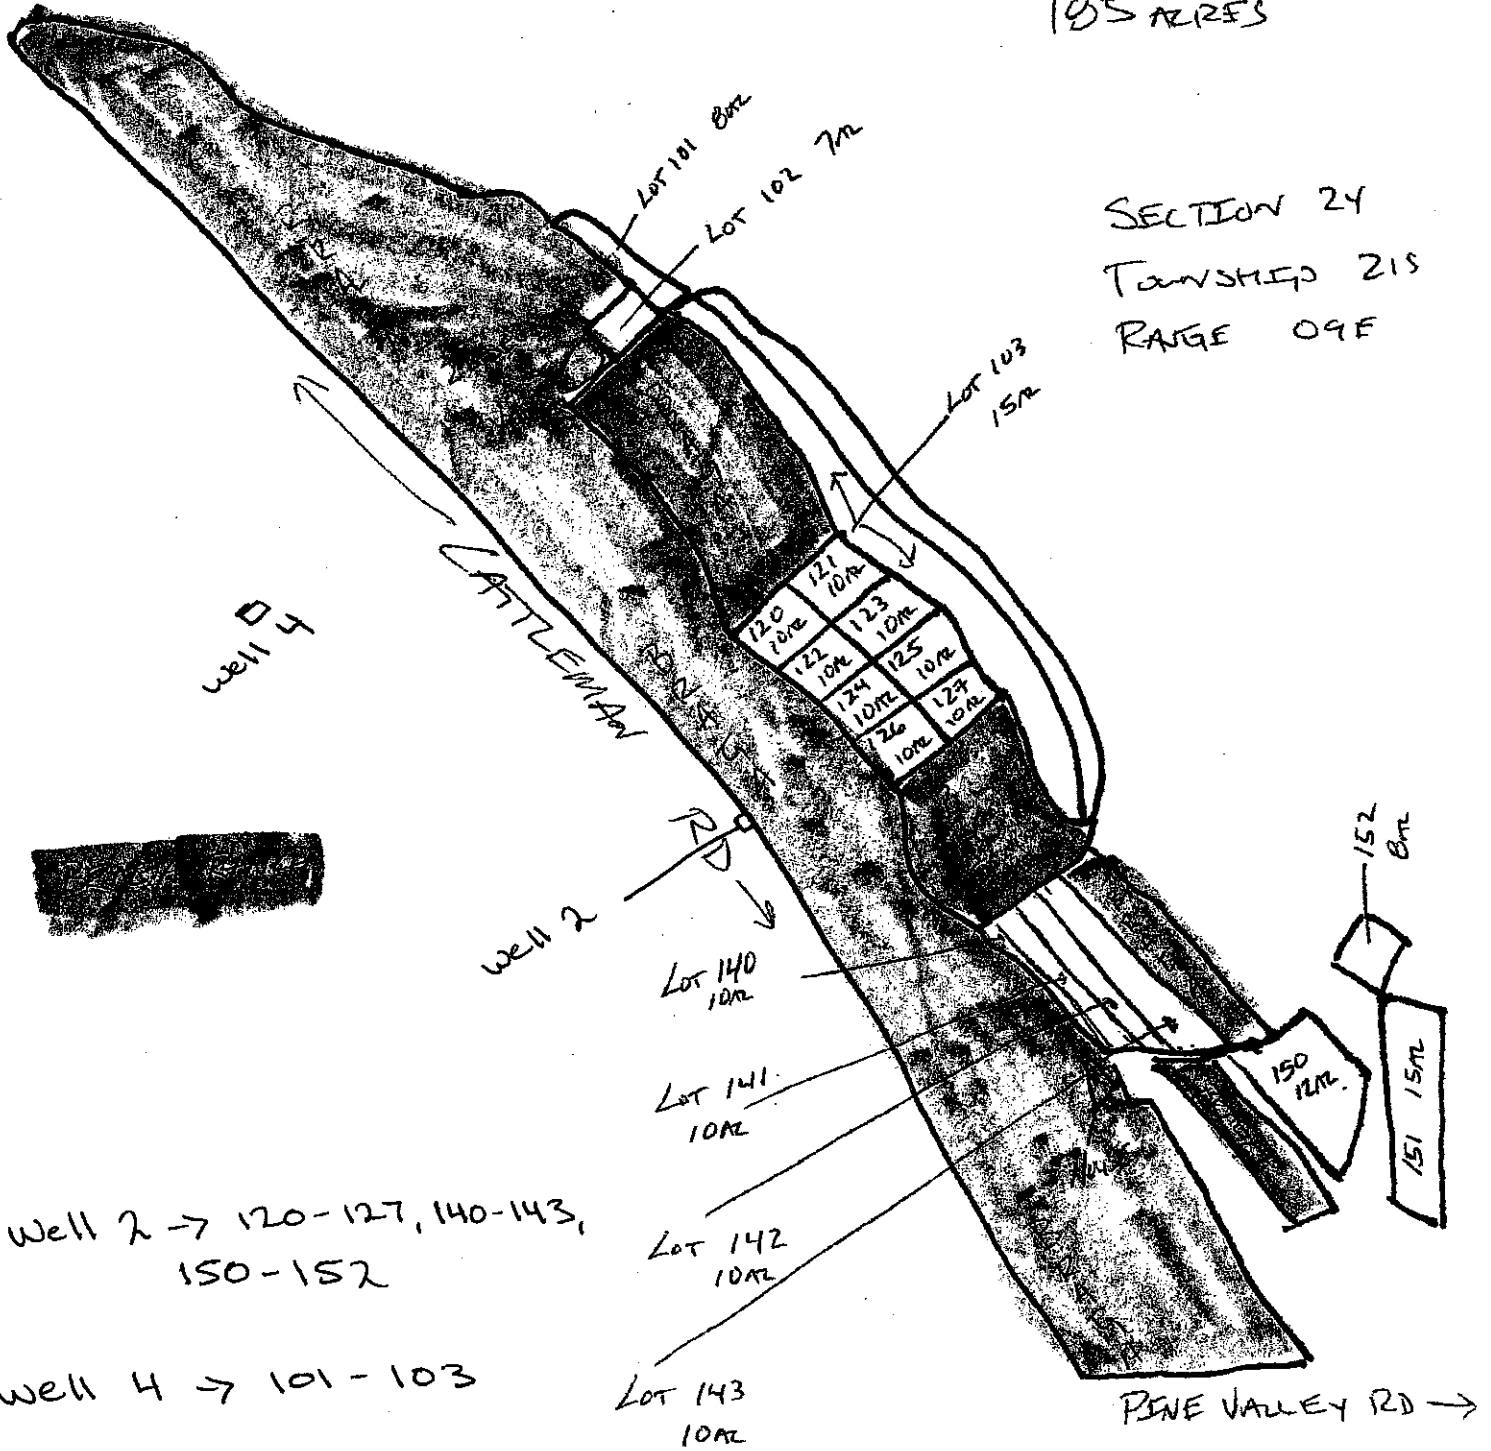

A.S.A.
organics

Organic Maps

Braga Ranch
 ASA Home Ranch
 Location 6
 207 acres (organic)

Section 17
 Township 17S
 Range 6E
 Meridian M

VINEYARD

VINEYARD

DRY FARM

Braga Home Ranch Distribution System

Source	Feeds Blocks	Distribution System #
Well 1	11-17, 21-25, 31-34, 41-44, 51-55	1
Well 2	11-17, 21-25, 31-34, 41-44, 51-55	1
Reservoir 1	11-17, 21-25, 31-34, 41-44, 51-55	1
Well 3	61-68, 71-75, 81-86, All Vineyard Ranch	2
Reservoir 2	61-68, 71-75, 81-86, All Vineyard Ranch	2
Well 4	89-96, 101-103, 110-122	3
Reservoir 3	89-96, 101-103, 110-122	3
Reservoir 4	89-96, 101-103, 110-122	3
Reservoir 5	119-122	4

ASA FARMS
 EADE OCEANIC RANCH
 LOCATION # 8
 135 ACRES

SECTION 24
 TOWNSHIP 21S
 RANGE 09E

Well 2 → 120-127, 140-143,
 150-152

Well 4 → 101-103

ASA FARMS SECTION 17
 VINEYARD RANCH TOWNSHIP 17S
 LOCATION 6 RANGE 06E
 260 ACRES